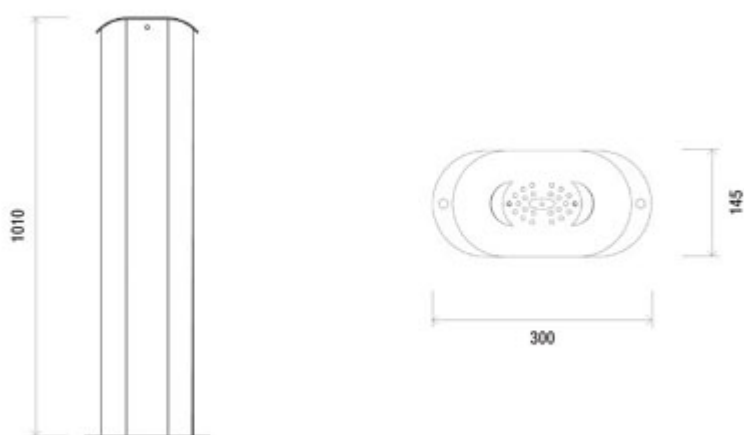

VALENCIA

Technical designs

Features

The VALENCIA elliptical floor standing ashtray has a capacity of 5 liters. Ashtray body in 1,5 mm steel sheet with curved sides and base plate in steel measuring 5 mm prearranged for ground fixing by means of dowels. Curved 3 mm steel top lid closed with a lock, universal square key and a hinge in stainless steel. Inside litter bin in 1,2 mm steel with handle for moving. The lid, front panel and back panel can be either in polyester sheet painted or in stainless steel. All the metal parts, except those in stainless steel, are protected by cataphoresis or galvanizing and then coated with polyester powder paints. All fixings are in stainless steel.

Dimensions: l. 300 x d. 145 x h. 1010 mm – Weight: 13.6 kg